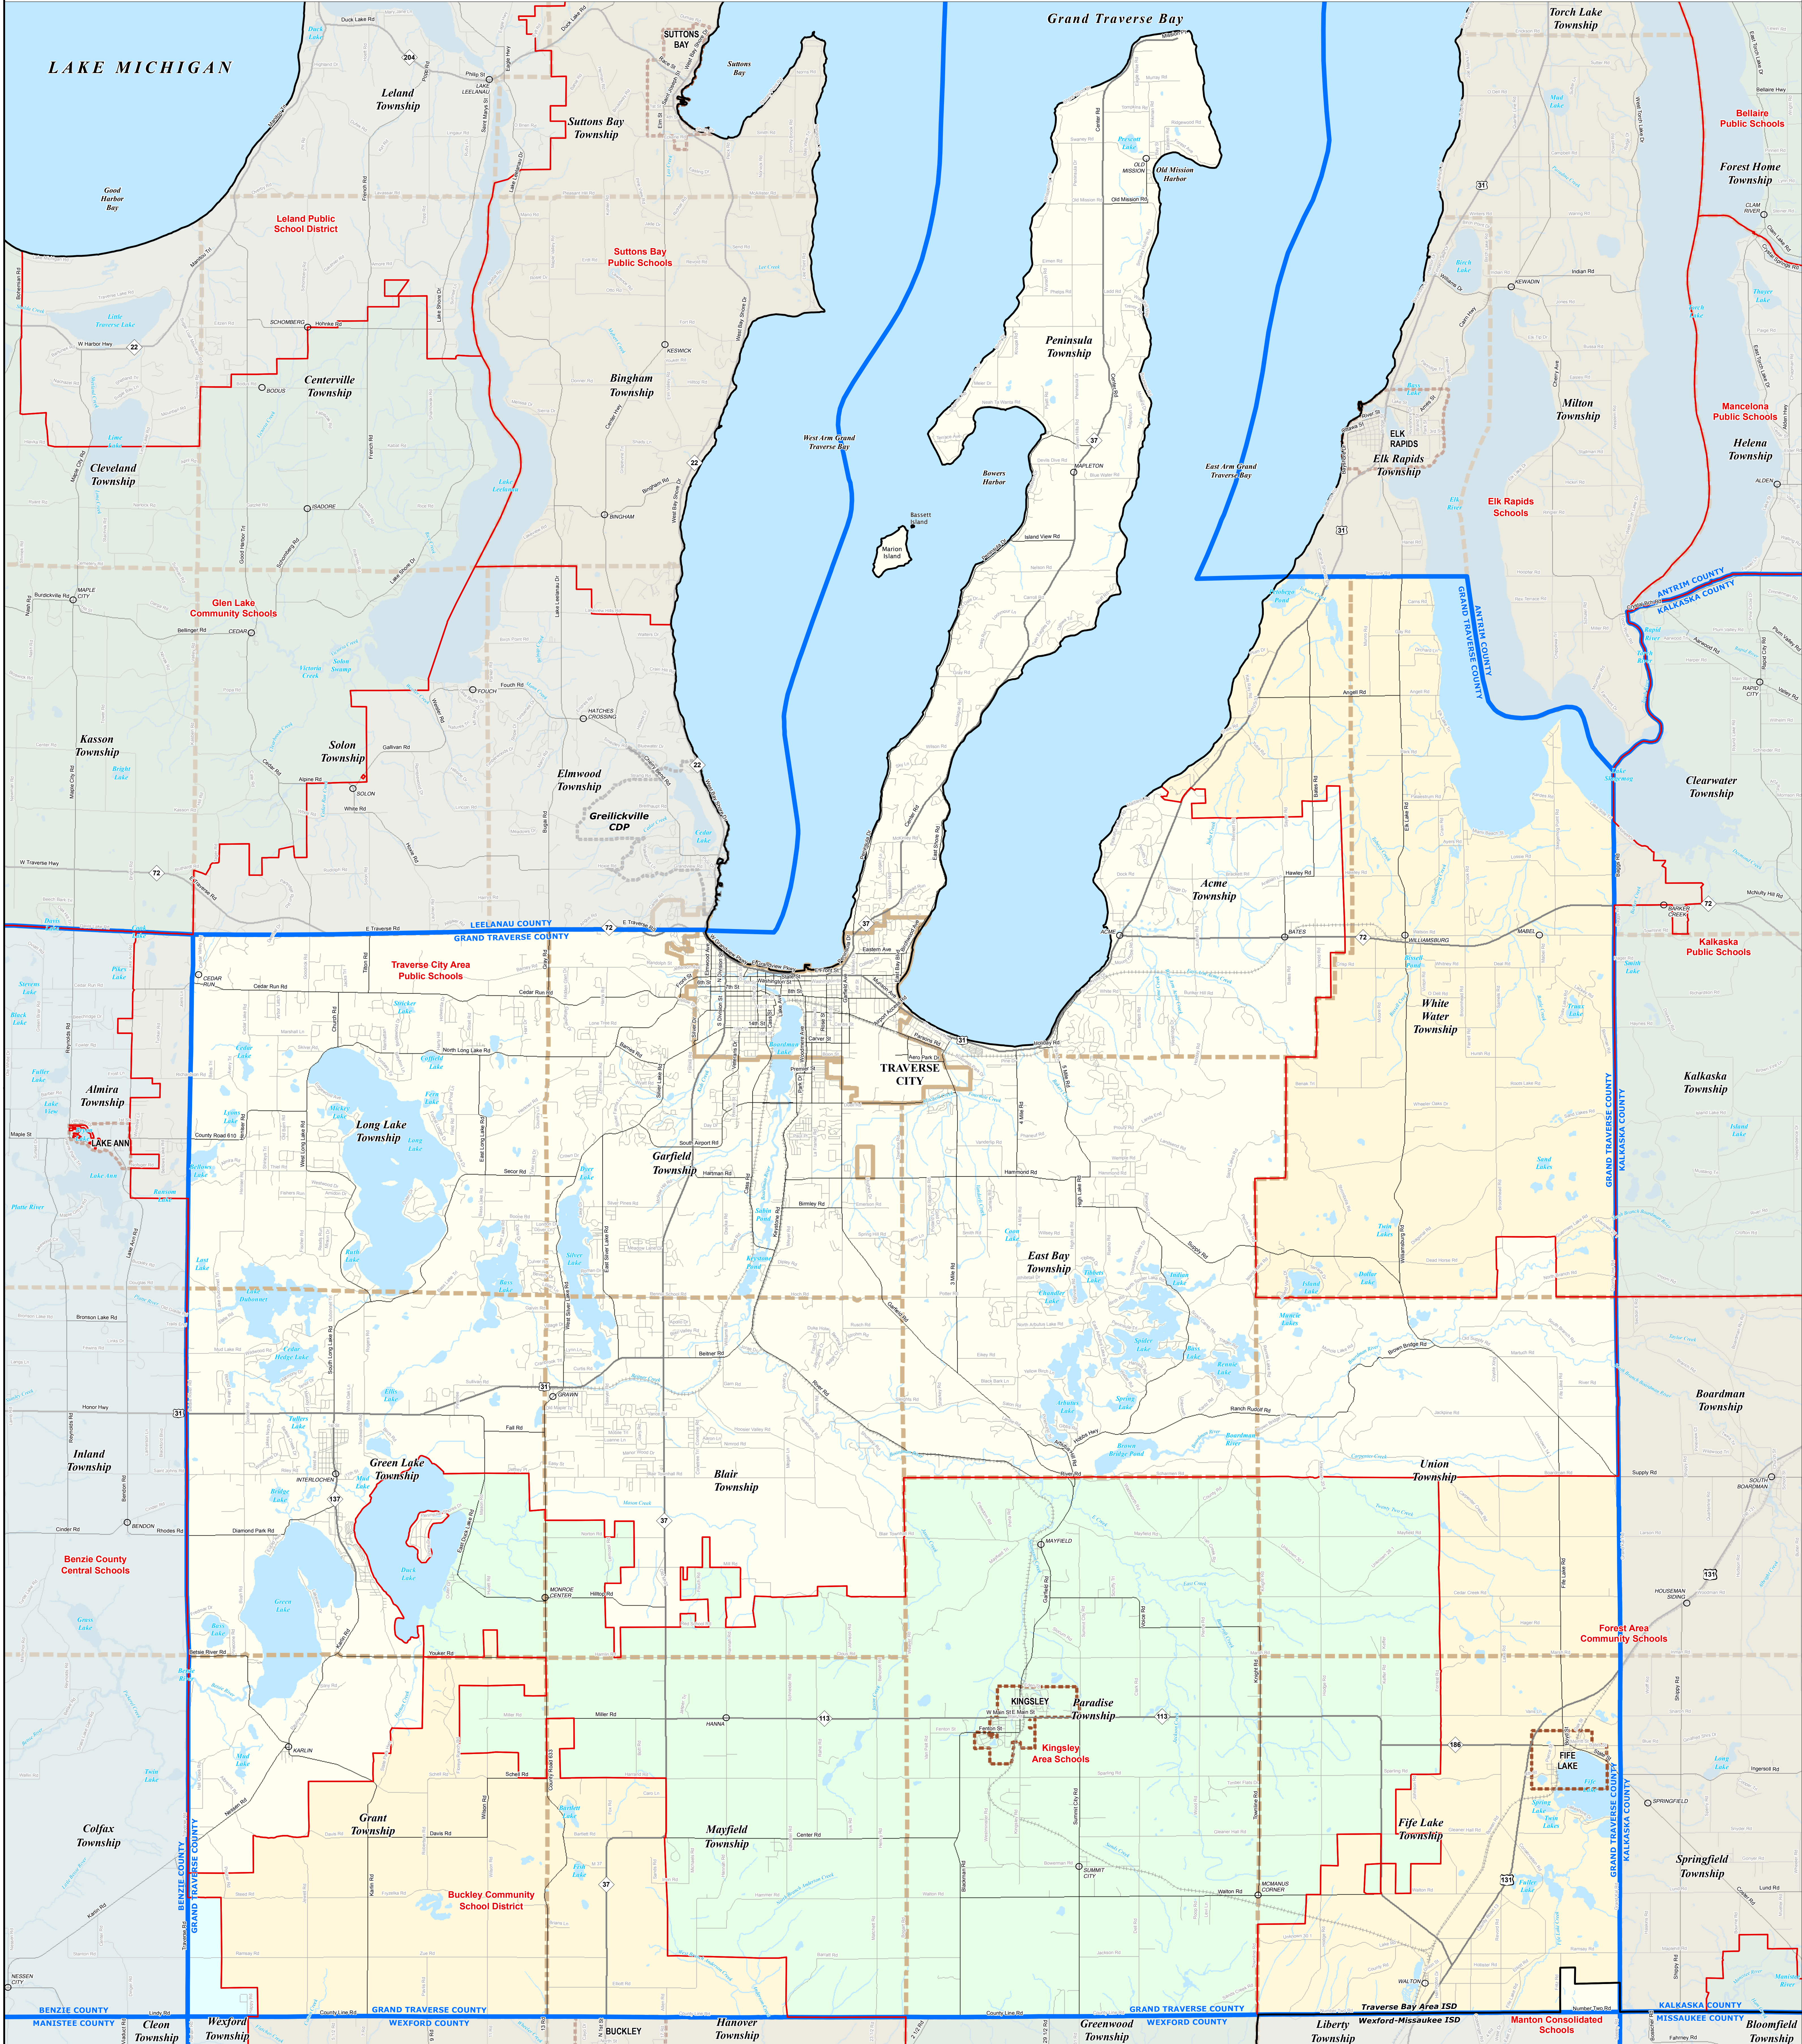

GRAND TRAVERSE COUNTY SCHOOL DISTRICTS

0 1 2 Miles

*Note: Non K-12 School Districts identified with Asterisk (*) in Name

11/15/13

Legend

- Intermediate School District
- School District
- City
- Township
- Village
- Census Designated Place
- County
- Unincorporated Place
- Freeway
- Highway
- Primary Road
- Local Road
- Railroad
- Water Feature
- River, Stream, or Drain

Source: Michigan Geographic Framework, v13a